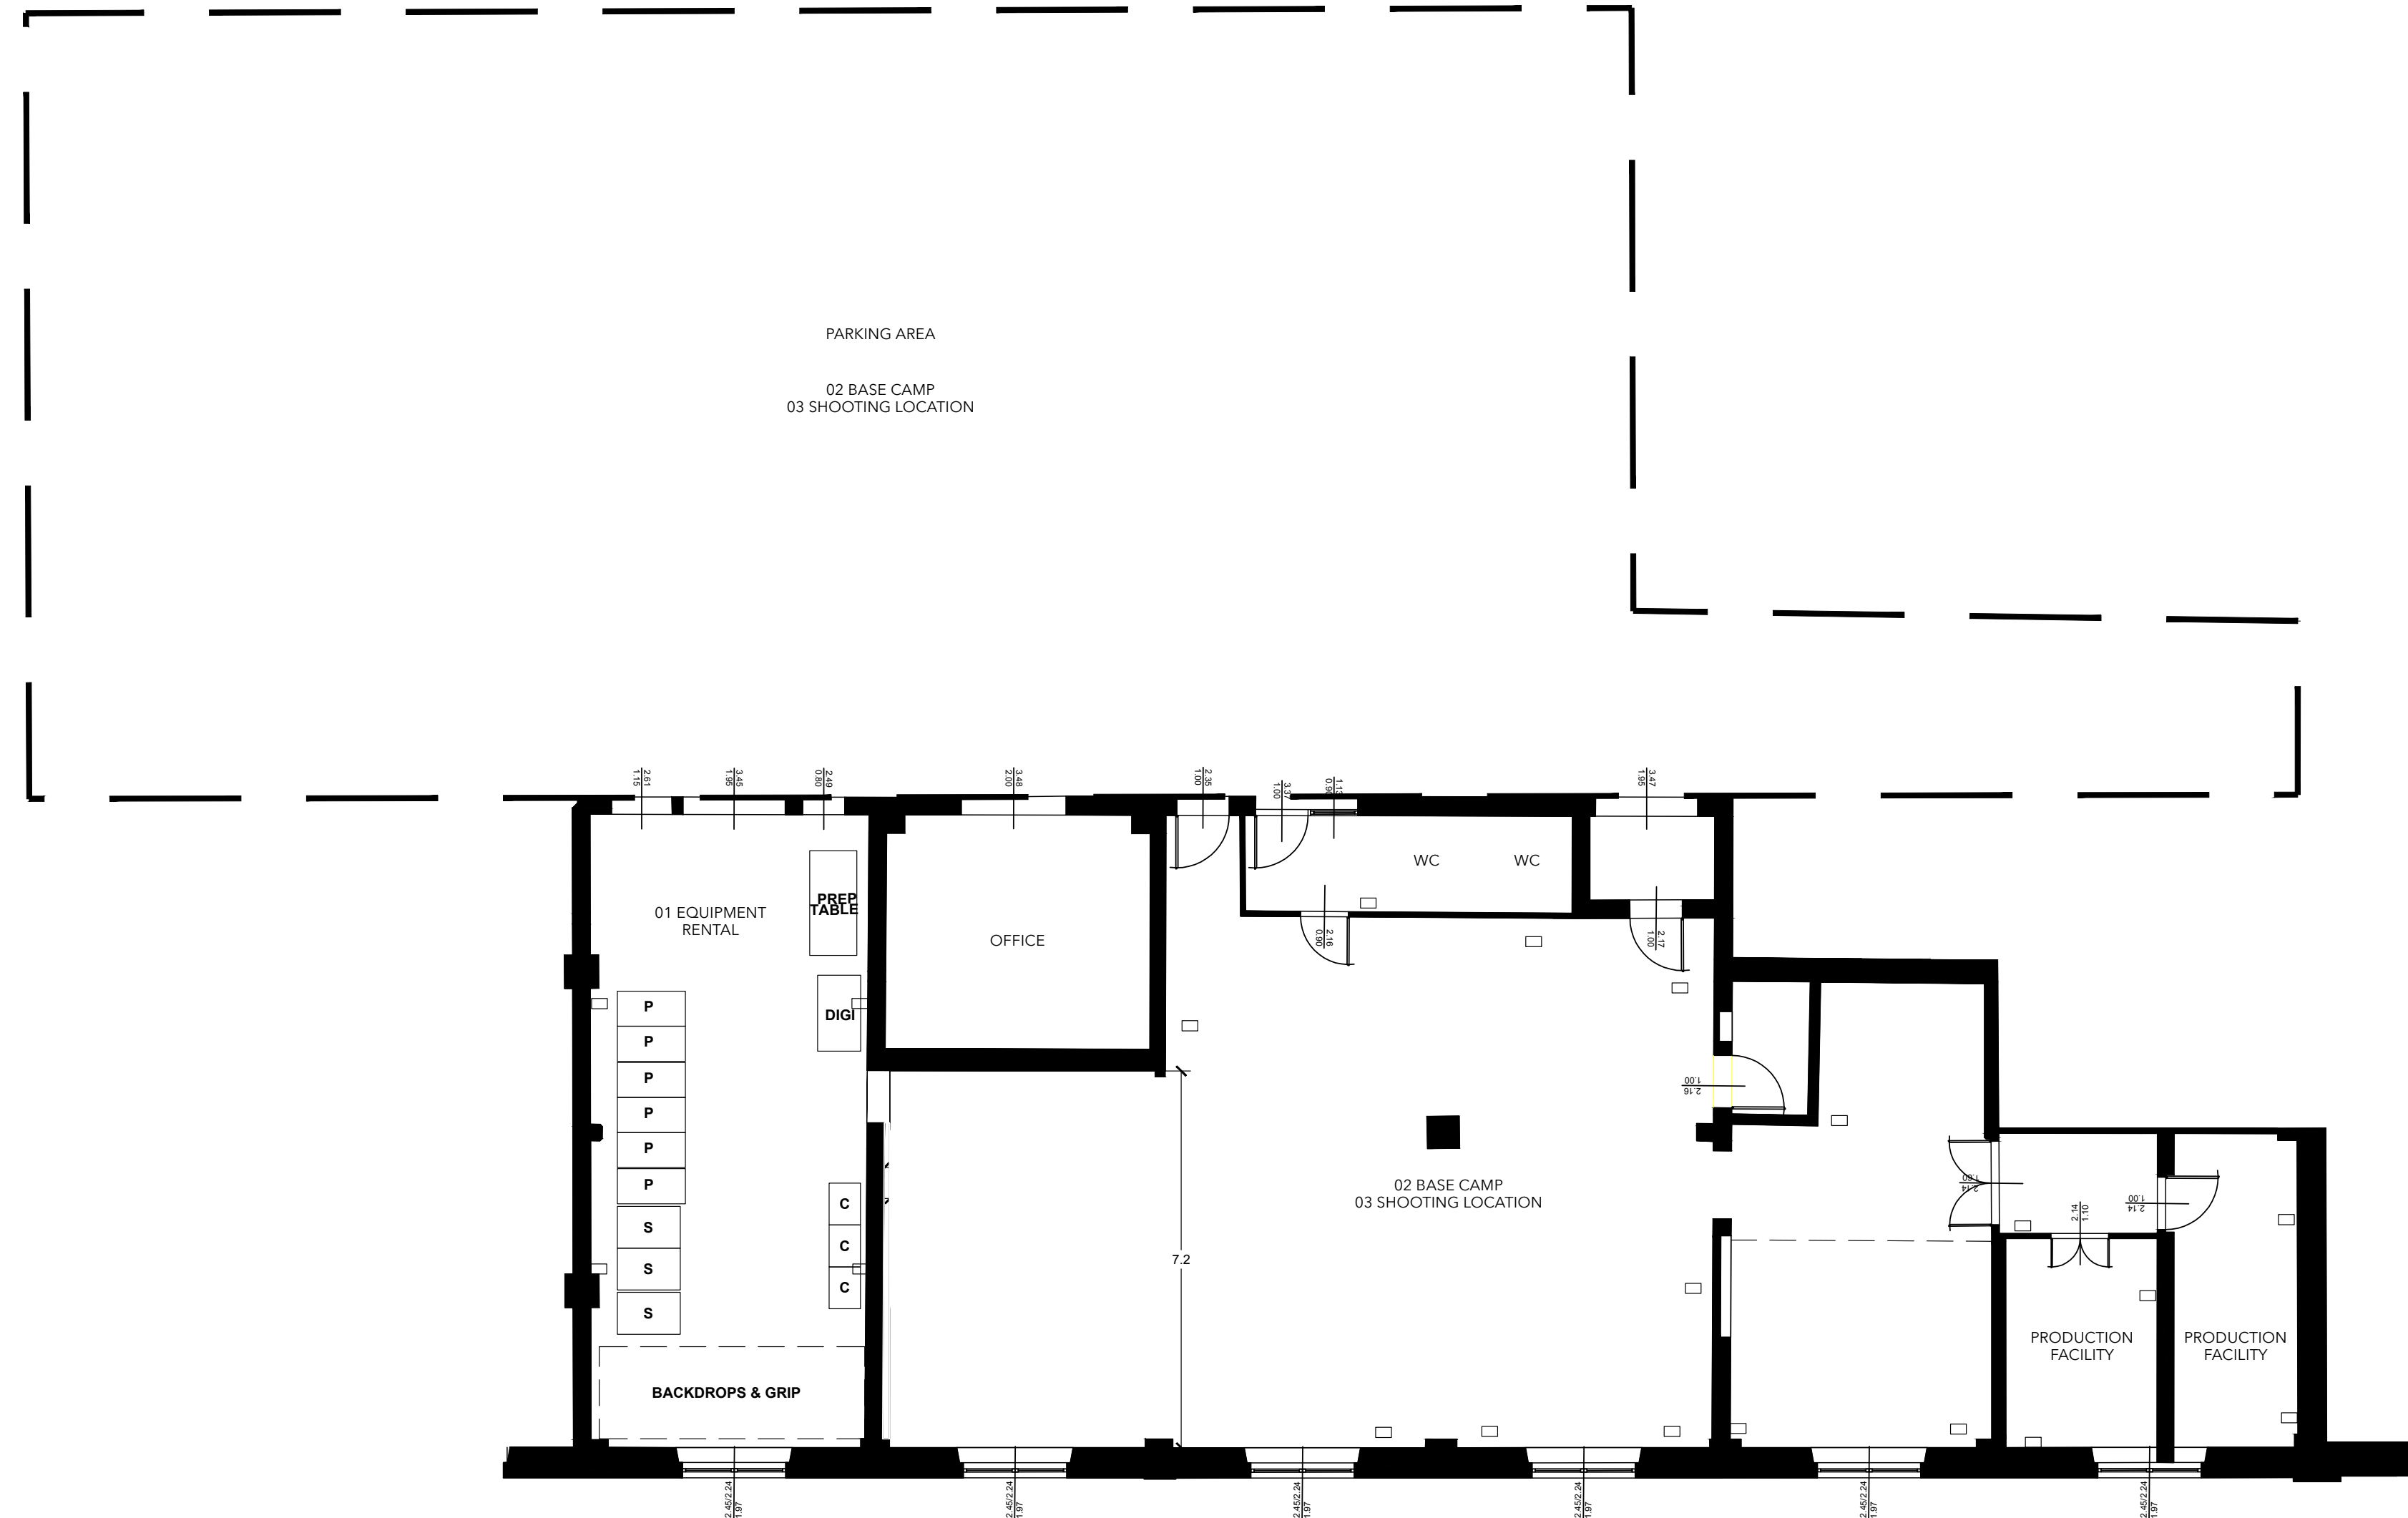

PIAZZA BAINSIZZA 13 ROME IT

375 SQM
DAYLIGHT
POSSIBLE TO BLACKOUT
16 KW - 32 KW
STYLING ROOM
RELAX AREA
LUNCH AREA
STUDIO ASSISTANTS
WI-FI CONNECTION
HI-FI SYSTEM
AIR CONDITIONING

500 SQM
CAR ACCESS
PRIVATE PARKING

Located in the heart of Rome's Prati district, our hub is situated within the historic ex-Rimessa Vittoria, formerly an Atac depot. This unique space blends urban renewal with industrial archaeology, transforming a once-abandoned site into a dynamic center for creativity. With 375 sqm indoors and 500 sqm outdoors, the hub at Piazza Bainsizza offers ample room for both internal and external productions.